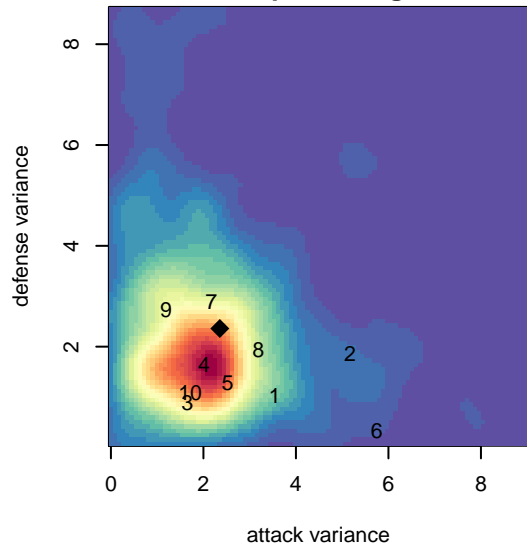

**attack and defense variance (black dot)
relative to other teams
and top 10 in region**