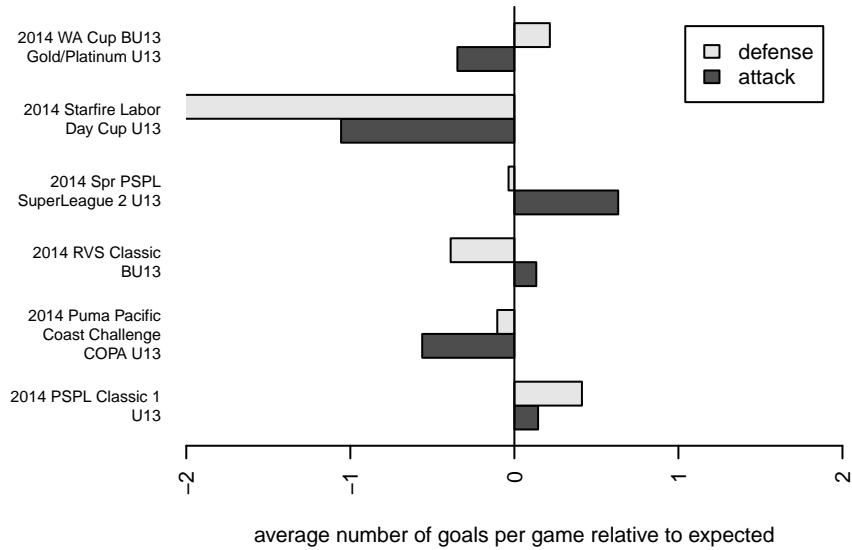

# FC Tacoma Blue B01

FC Tacoma  
 Tacoma, WA  
 B01 total strength=871  
 attack=1.94 defense=0.85  
 fall league = PSPL Classic 1 U13  
 spr league = Spr PSPL SuperLeague 2 U13  
 notes= Nortac Sparta Red

alt names used:  
 NORTAC FC Tacoma B01 Blue  
 31 FC Tacoma 01 Blue  
 FC Tacoma Blue [B01]  
 FC Tacoma Blue  
 NORTAC Sparta B01  
 NORTAC SPARTA B01 RED (WA)

Venues played:  
 2013 WA Cup BU12 Gold/Silver U12  
 2014 RVS Classic BU13  
 2014 Puma Pacific Coast Challenge COPA U13  
 2014 Starfire Labor Day Cup U13  
 2014 PSPL Classic 1 U13  
 2014 Spr PSPL SuperLeague 2 U13  
 2014 WA Cup BU13 Gold/Platinum U13

**attack and defense variance (black dot)  
relative to other teams  
and top 10 in region**

**attack and defense rating  
relative to others at age  
and all opponents in last 13 months**

**Performance relative to 13 month average**