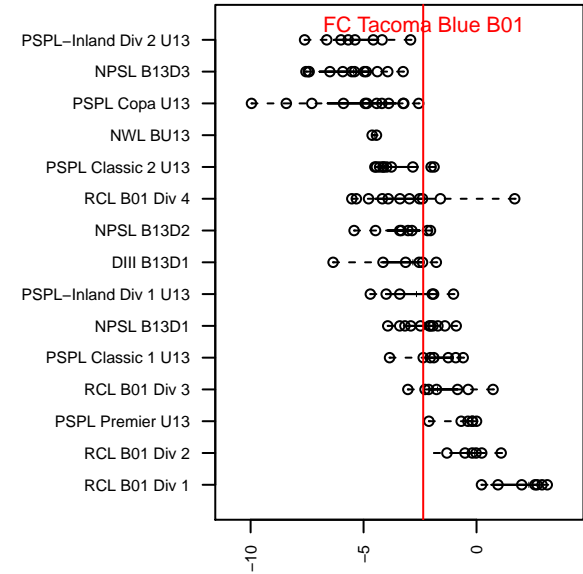

# FC Tacoma Blue B01

FC Tacoma  
 Tacoma, WA  
 B01 total strength=871  
 attack=1.94 defense=0.85  
 fall league = PSPL Classic 1 U13  
 spr league = Spr PSPL SuperLeague 2 U13  
 notes= Nortac Sparta Red

alt names used:  
 NORTAC FC Tacoma B01 Blue  
 31 FC Tacoma 01 Blue  
 FC Tacoma Blue [B01]  
 FC Tacoma Blue  
 NORTAC Sparta B01  
 NORTAC SPARTA B01 RED (WA)

Venues played:  
 2013 WA Cup BU12 Gold/Silver U12  
 2014 RVS Classic BU13  
 2014 Puma Pacific Coast Challenge COPA U13  
 2014 Starfire Labor Day Cup U13  
 2014 PSPL Classic 1 U13  
 2014 Spr PSPL SuperLeague 2 U13  
 2014 WA Cup BU13 Gold/Platinum U13

**attack and defense variance (black dot)  
relative to other teams  
and top 10 in region**

**attack and defense rating  
relative to others at age  
and all opponents in last 13 months**

**Performance relative to 13 month average**