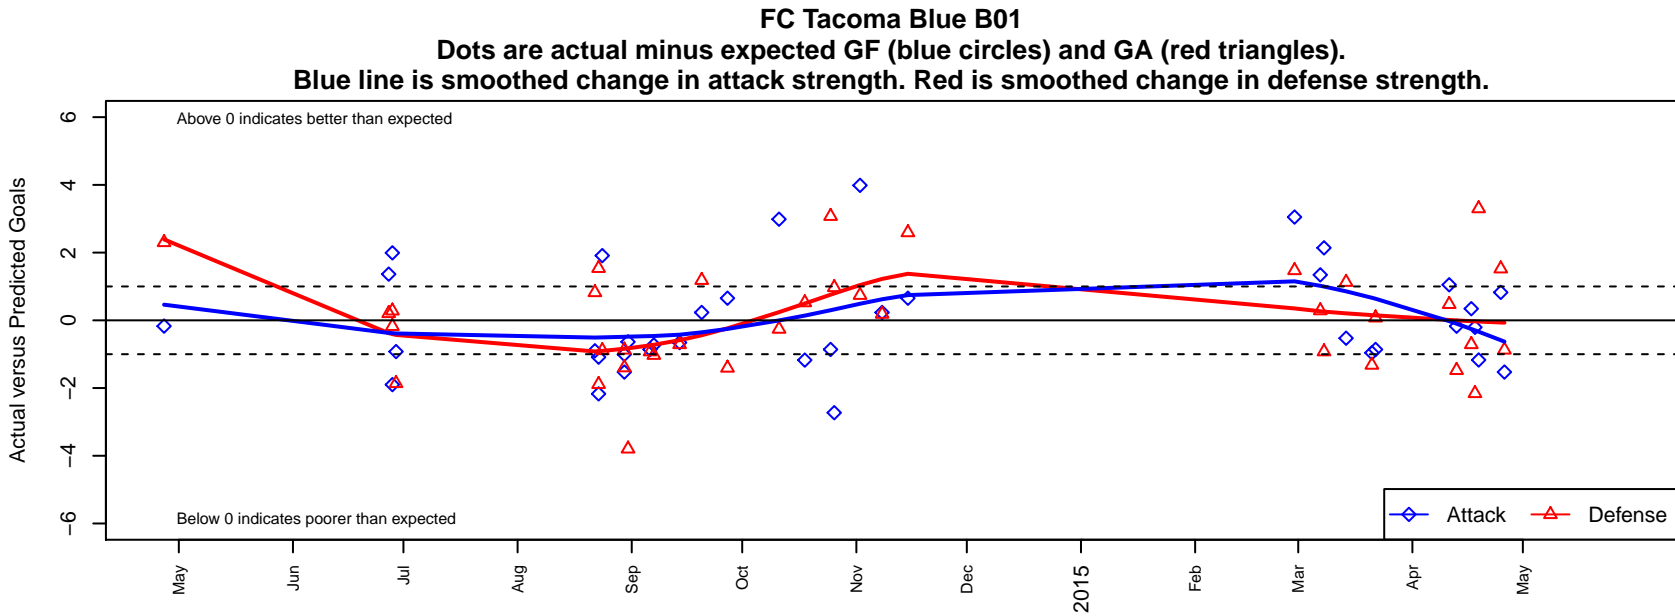

# FC Tacoma Blue B01

FC Tacoma  
 Tacoma, WA  
 B01 total strength=871  
 attack=1.94 defense=0.85  
 fall league = PSPL Classic 1 U13  
 spr league = Spr PSPL SuperLeague 2 U13  
 notes= Nortac Sparta Red

**attack and defense variance (black dot)  
relative to other teams  
and top 10 in region**

**attack and defense rating  
relative to others at age  
and all opponents in last 13 months**

**Performance relative to 13 month average**